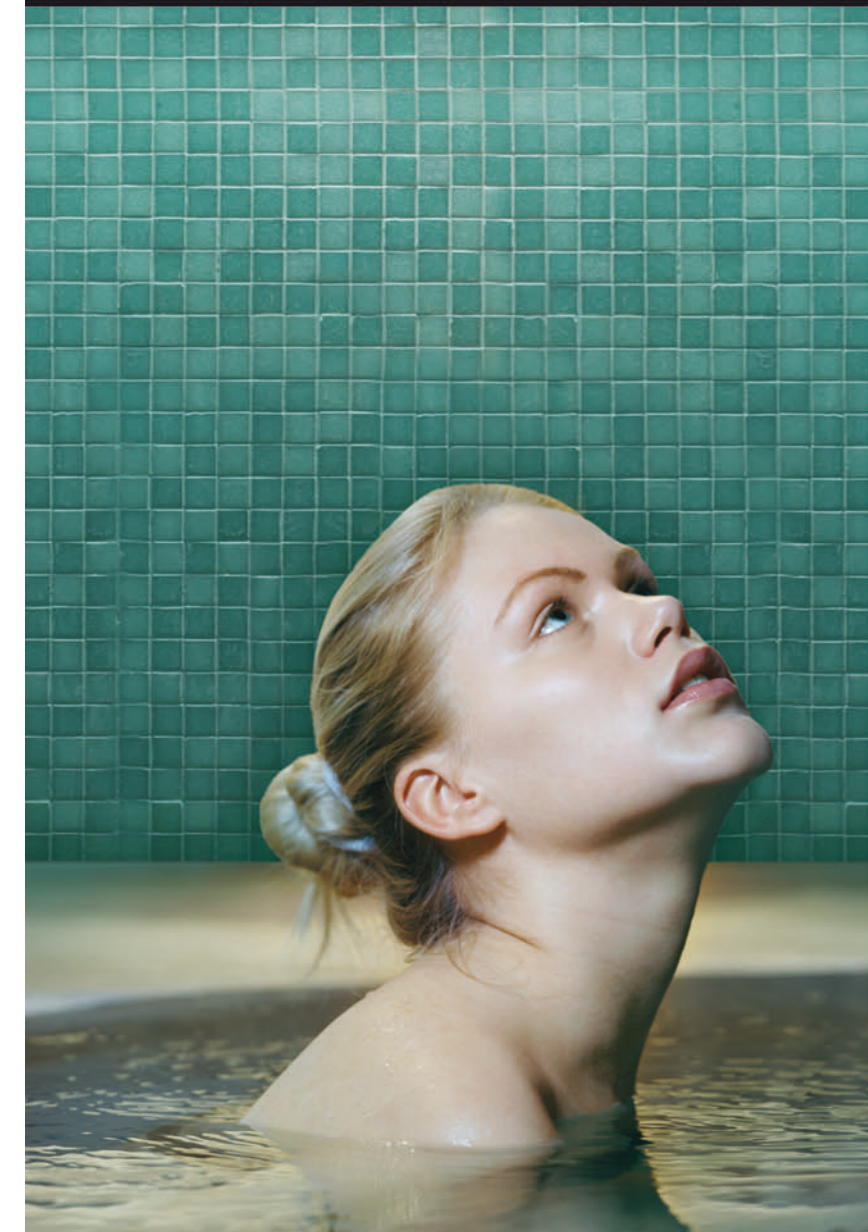

HIGH-END DESIGN & PRACTICALITY

- Luxurious Design
- MAGIC MIRROR® screen turns completely invisible when turned off
- Perfectly Rotating Vertically 180 Degrees for Maximized Comfort
- Behind-Glass Installation
- Easy To Clean
- Dirt & Water Proofed Electronic Components

Forever luxurious, wherever, whenever, the BATHROOM TWISTER™ LINE from **ad notam®**.

Whether table-mounted or wall-mounted, the BATHROOM TWISTER™ LINE offers a complete, stylized, and perfectly rotatable, solution for your bathroom mirror with a fully integrated TV screen.